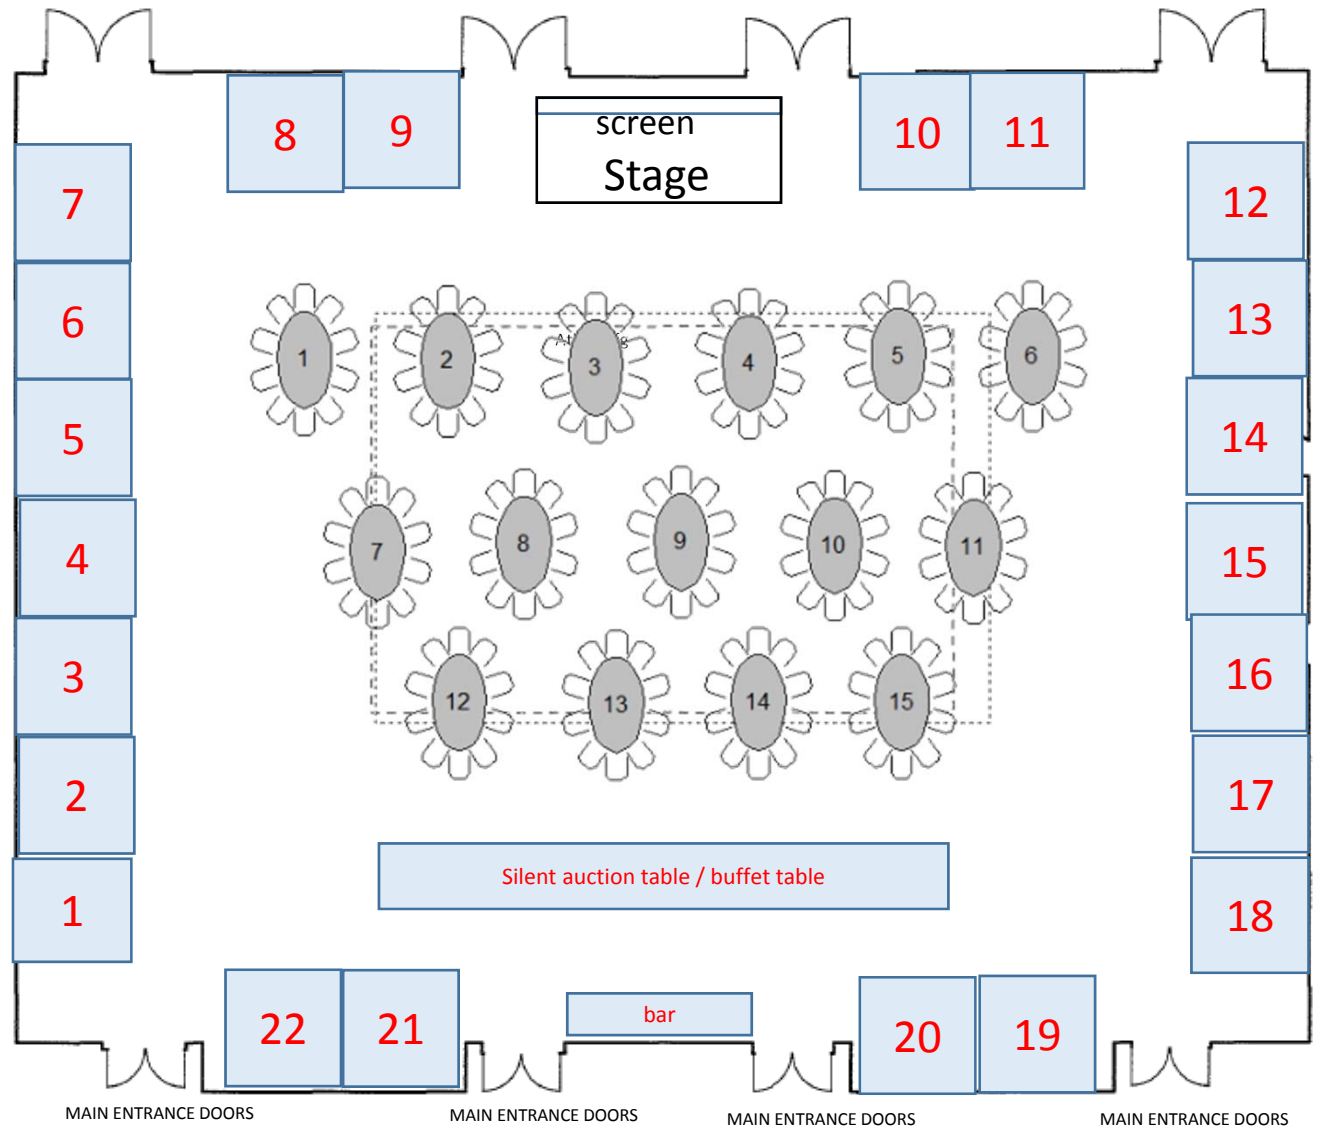

CASCADES BALLROOM

← 100' 6" →

Each square represents one 9' x 9' pipe and drape booth, including:

- 8' high back wall
- 4' high side wings
- 2' x 6' skirted table
- two chairs
- one electrical outlet

75' 6"

CASCADES BALLROOM

registration

26

25

24

23